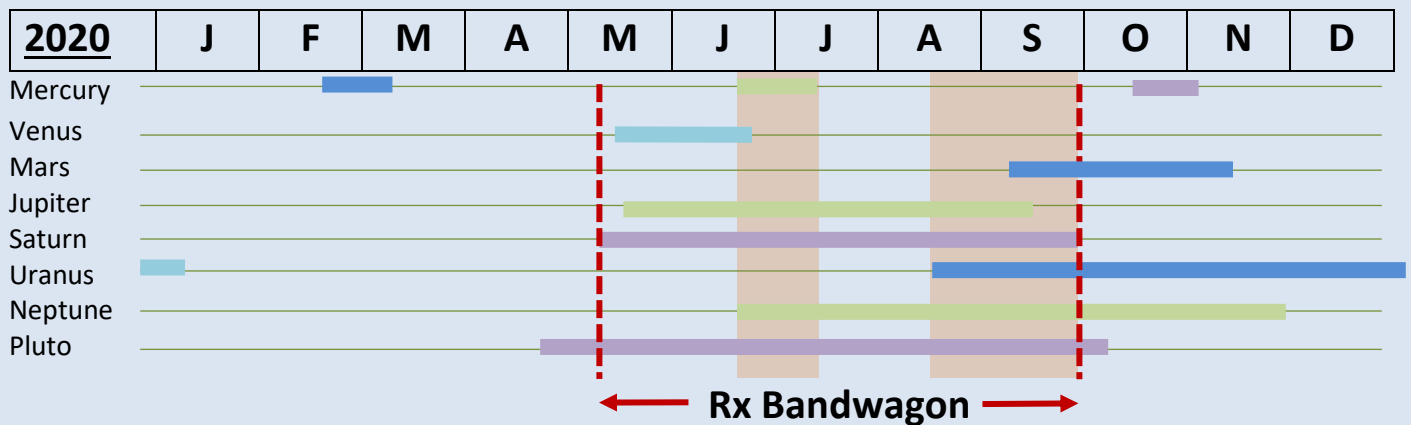

2020 PLANET RETROGRADE CALENDAR

Philippine Time: UTC/GMT +8 Hours

The Retrograde (Rx) Effect

Unusual, unexpected and extreme things happen to matters ruled by a Planet when Rx. It is an excellent time for most things that begin with “re” such as redo, review, return, repair and research. Generate your natal chart at www.astro.com to determine the House/s where the Planets will turn Rx. To interpret, see Appendix for keywords of Planets, Signs and Houses.

Rx at a Glance

MERCURY

When Mercury is Rx, mistakes, misunderstandings, problems in communication and transportation are likely. Do not sign contracts, buy new items and begin new projects.

- About 88 days to complete its revolution around the Sun
- Rx 3-4 times a year for 19-24 days per cycle

- About 225 days to complete its revolution around the Sun
- Rx every 18 months or so for about 6 weeks

DIRECTION	DEGREE AND SIGN	DATE
Retrograde	21°Gem50' R	13 May 2020
Direct	05°Gem20'	25 Jun 2020

MARS