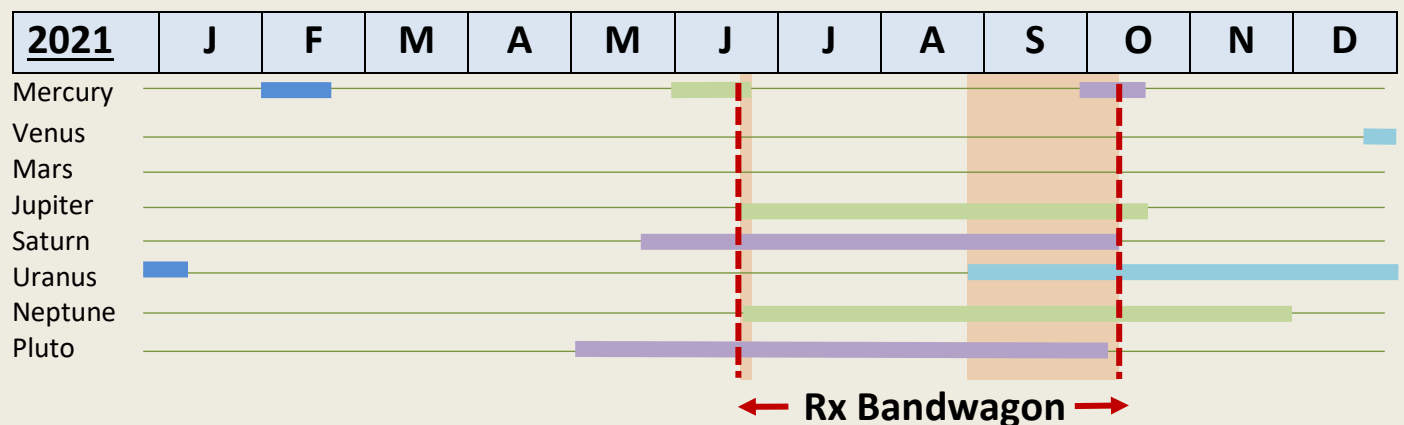

Rx at a Glance

MERCURY

When Mercury is Rx, mistakes, misunderstandings, problems in communication and transportation are likely. Do not sign contracts, buy new items and begin new projects.

- About 88 days to complete its revolution around the Sun
- Rx 3-4 times a year for 19-24 days per cycle

CYCLE 1

DIRECTION	DEGREE AND SIGN	DATE
Retrograde	26°Aqu28' R	31 Jan 2021
Direct	11°Aqu01'	21 Feb 2021