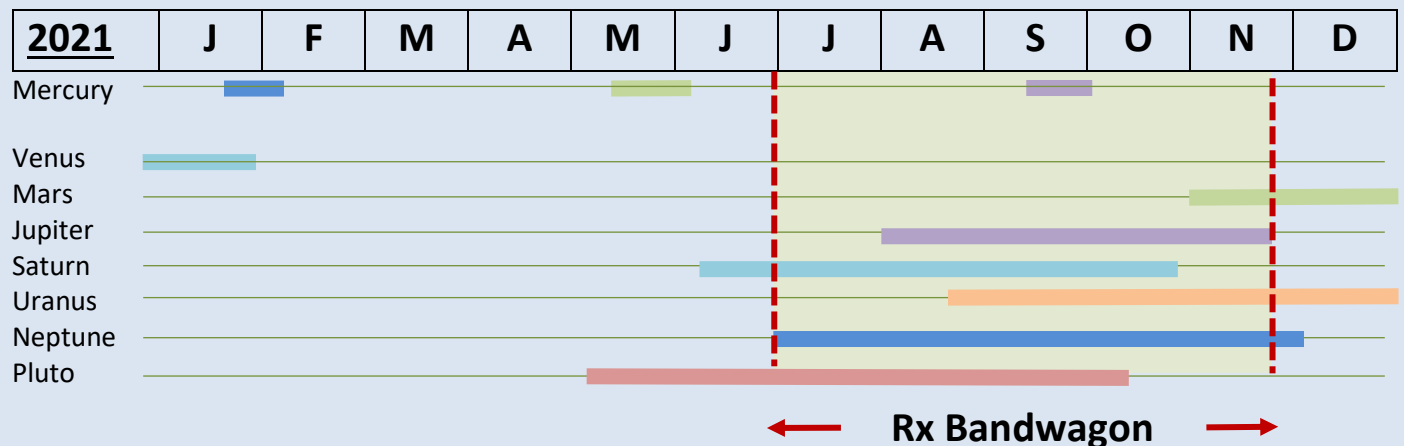

Rx at a Glance

MERCURY

When Mercury is Rx, mistakes, misunderstandings, problems in communication and transportation are likely. Do not sign contracts, buy new items and begin new projects.

- About 88 days to complete its revolution around the Sun
- Rx 3-4 times a year for 19-24 days per cycle

CYCLE 1

DIRECTION	DEGREE AND SIGN	DATE
Retrograde	10°Aqu18' R	14 Jan 2022
Direct	24°Cap22'	4 Feb 2022