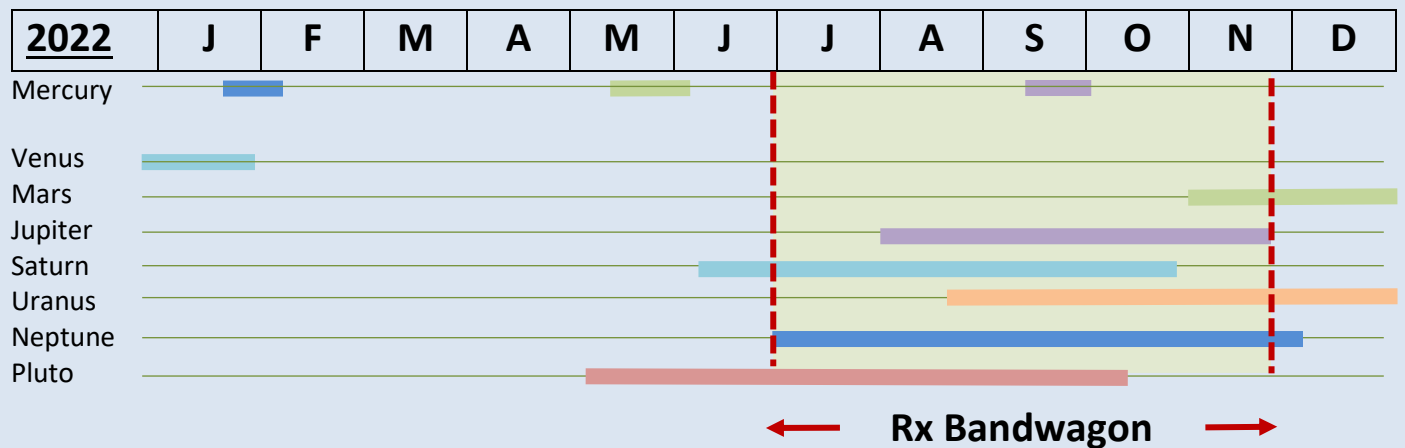

2022 PLANET RETROGRADE CALENDAR

Philippine Time: UTC/GMT +8 Hours

The Retrograde (Rx) Effect

Unusual, unexpected and extreme things happen to matters ruled by a Planet when Rx. It is an excellent time for most things that begin with “re” such as redo, review, return, repair and research. Generate your natal chart at www.astro.com to determine the House/s where the Planets will turn Rx. To interpret, see Appendix for keywords of Planets, Signs and Houses.

Rx at a Glance

MERCURY

When Mercury is Rx, mistakes, misunderstandings, problems in communication and transportation are likely. Do not sign contracts, buy new items and begin new projects.

- About 88 days to complete its revolution around the Sun
- Rx 3-4 times a year for 19-24 days per cycle